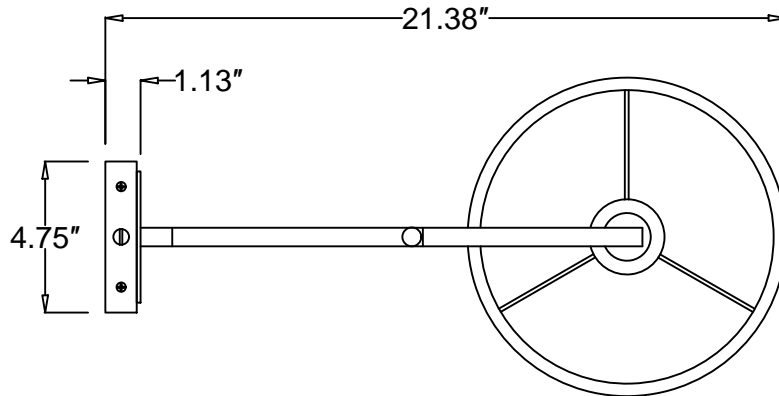

CRYSTORAMA

LIGHTING THE WAY FOR SIXTY YEARS

ASSEMBLY INSTRUCTION MODEL #MAD-B4101-MK

For Hard-wired