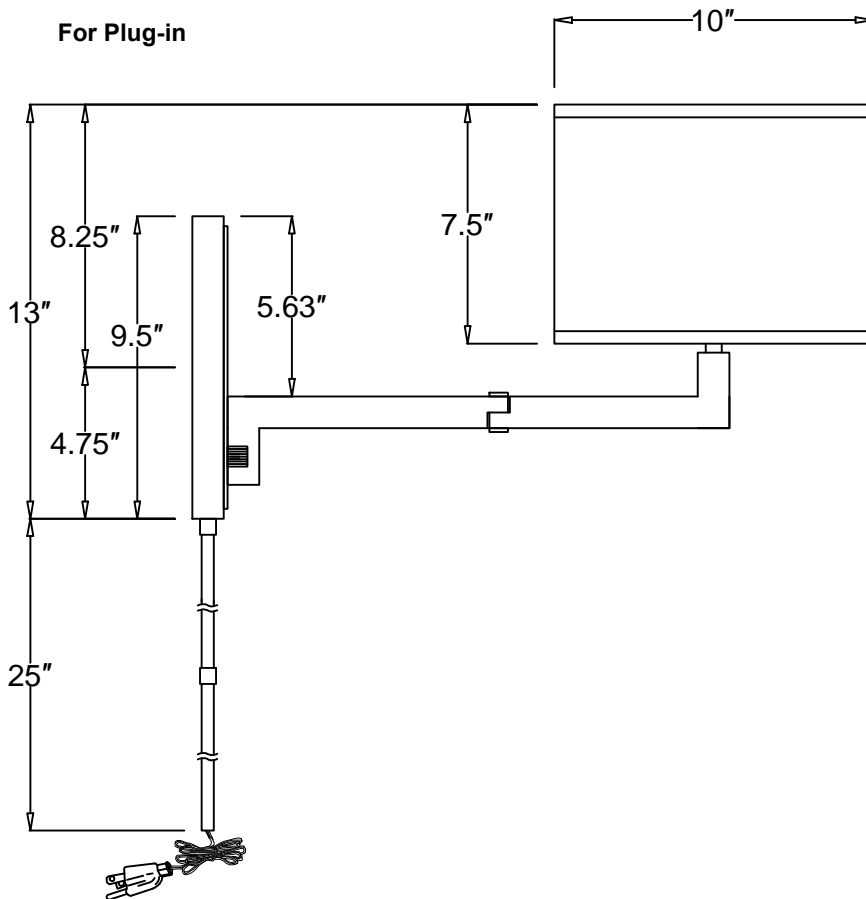

For Plug-in

WARNING

Electrical Danger

Turn Power Off

All electrical components must be installed by a licensed electrician in accordance with the National Electric Code and the appropriate local electrical codes.

You will need 1-Medium Bulb
60 watts Max Bulb not included
USE LED BULBS FOR EXTENDED USE
This fixture is DRY rated

How to Install

This is a convertible piece. Installation steps for both Hard-Wire and Plug-In options are below

For Hard-wired installation, please proceed as follows:

- 1.Remove the plug wires from the fixture wires.
- 2.Remove the Nut (G) from the bottom of Back Plate (B) and cover the hole with Plug (H).
- 3.Attach the Shade (E) onto Socket (D) and secure it by Socket Ring (F).

For Plug-in installation, please proceed as follows:

- 1.Connect Rod (I) to the bottom of Back Plate (B).
- 2.Determine the desired location you'd like to put this fixture on the wall, and mark two points on it with same distance as between the holes on the Back Plate (B).
- 3.Drill the holes at the marked points and insert the anchors into the holes in the wall, Attach the mounting plate onto the wall by anchor screws.
- 4.Attach the Back Plate (B) onto mounting plate.

WARNING: This product can expose you to Lead, which is known to the State of California to cause cancer and/or birth defects or reproductive harm. For more information go to www.P65Warnings.ca.gov