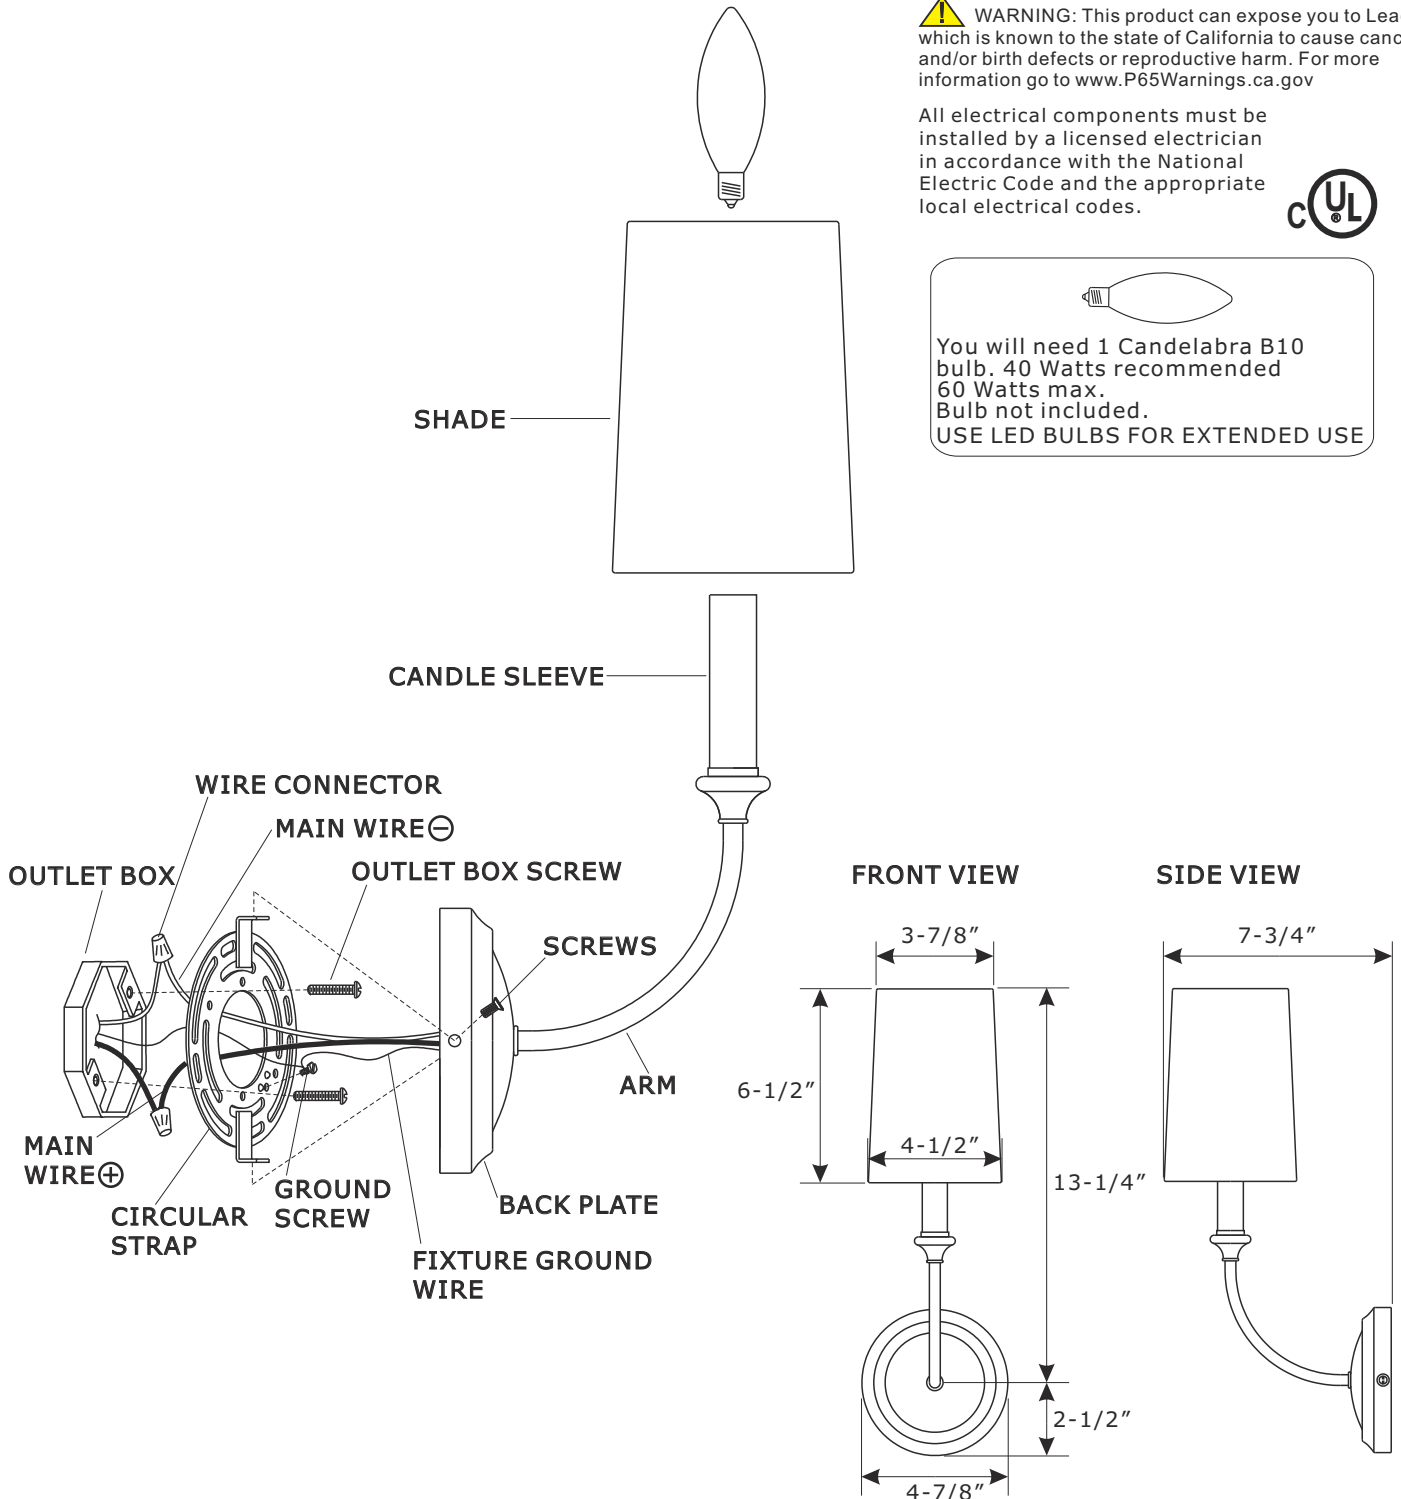

CRYSTORAMA

1958

95 Cantiague Rock Road, Westbury, NY 11590 • toll free: 1.800.888.4470 fax: 516.931.1254 • info@crystorama.com • www.crystorama.com

MODEL#: 2241-VG ASSEMBLY AND DRESSING INSTRUCTIONS

WARNING: This product can expose you to Lead which is known to the state of California to cause cancer and/or birth defects or reproductive harm. For more information go to www.P65Warnings.ca.gov

All electrical components must be installed by a licensed electrician in accordance with the National Electric Code and the appropriate local electrical codes.

You will need 1 Candelabra B10 bulb. 40 Watts recommended 60 Watts max. Bulb not included.
USE LED BULBS FOR EXTENDED USE