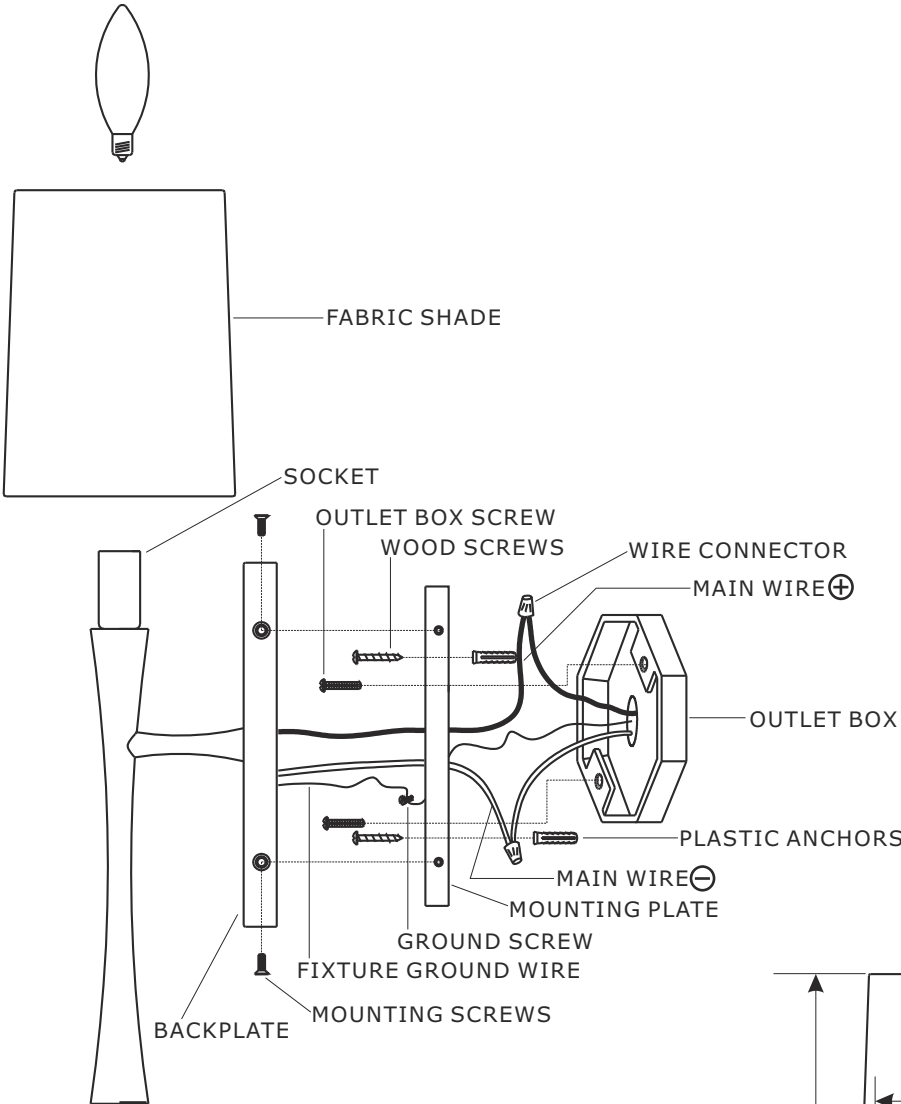

CRYSTORAMA

1958

95 Cantiague Rock Road, Westbury, NY 11590 • toll free: 1.800.888.4470 fax: 516.931.1254 • info@crystorama.com • www.crystorama.com

MODEL#: TRE-221-AG-BF ASSEMBLY AND DRESSING INSTRUCTIONS

⚠ WARNING: This product can expose you to Lead which is known to the state of California to cause cancer and/or birth defects or reproductive harm. For more information go to www.P65Warnings.ca.gov

All electrical components must be installed by a licensed electrician in accordance with the National Electric Code and the appropriate local electrical codes.

You will need 1 Candelabra bulbs 60 Watts recommended, Use LED bulbs for Extended use. Bulb not included