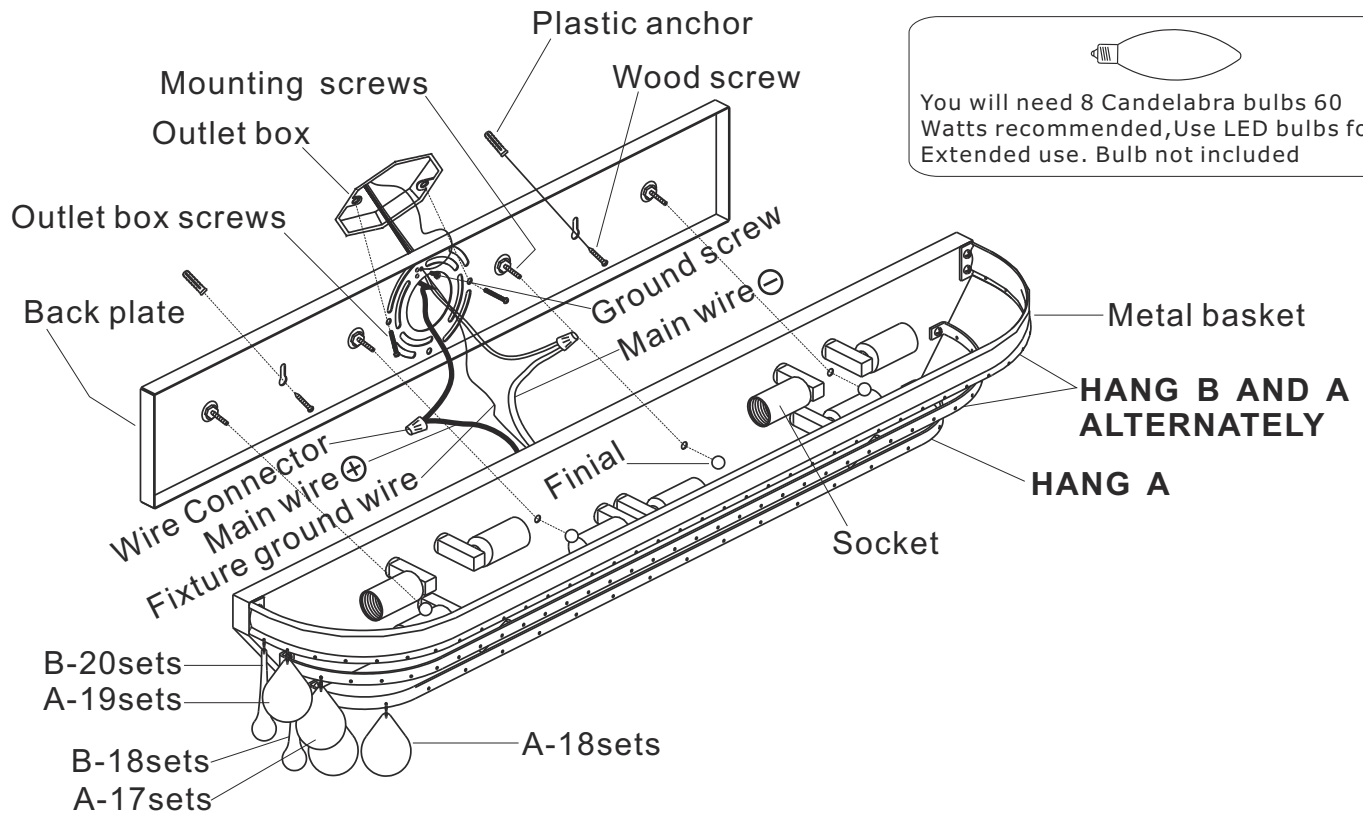

CRYSTORAMA

1958

95 Cantiague Rock Road, Westbury, NY 11590 • toll free: 1.800.888.4470 fax: 516.931.1254 • info@crystorama.com • www.crystorama.com

MODEL#: 134-CH

ASSEMBLY AND DRESSING INSTRUCTIONS

WARNING: This product can expose you to Lead which is known to the state of California to cause cancer and/or birth defects or reproductive harm. For more information go to www.P65Warnings.ca.gov

All electrical components must be installed by a licensed electrician in accordance with the National Electric Code and the appropriate local electrical codes.

You will need 8 Candelabra bulbs 60 Watts recommended, Use LED bulbs for Extended use. Bulb not included

Top view

Side view

A= 40mmx54sets (Spare parts: 2sets)

B= 76mmx38sets (Spare parts: 2sets)

2018-08