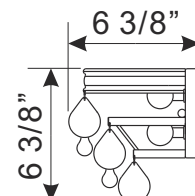

Top view

Side view

A= 40mmx54sets (Spare parts: 2sets)

B= 76mmx38sets (Spare parts: 2sets)

2018-08