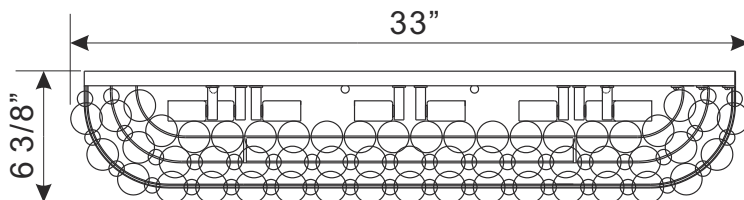

CRYSTORAMA

1958

95 Cantiague Rock Road, Westbury, NY 11590 • toll free: 1.800.888.4470 fax: 516.931.1254 • info@crystorama.com • www.crystorama.com

MODEL#: 134-CH

ASSEMBLY AND DRESSING INSTRUCTIONS

WARNING: This product can expose you to Lead which is known to the state of California to cause cancer and/or birth defects or reproductive harm. For more information go to www.P65Warnings.ca.gov

Top view

Side view

A= 40mmx54sets (Spare parts: 2sets)

B= 76mmx38sets (Spare parts: 2sets)

2018-08