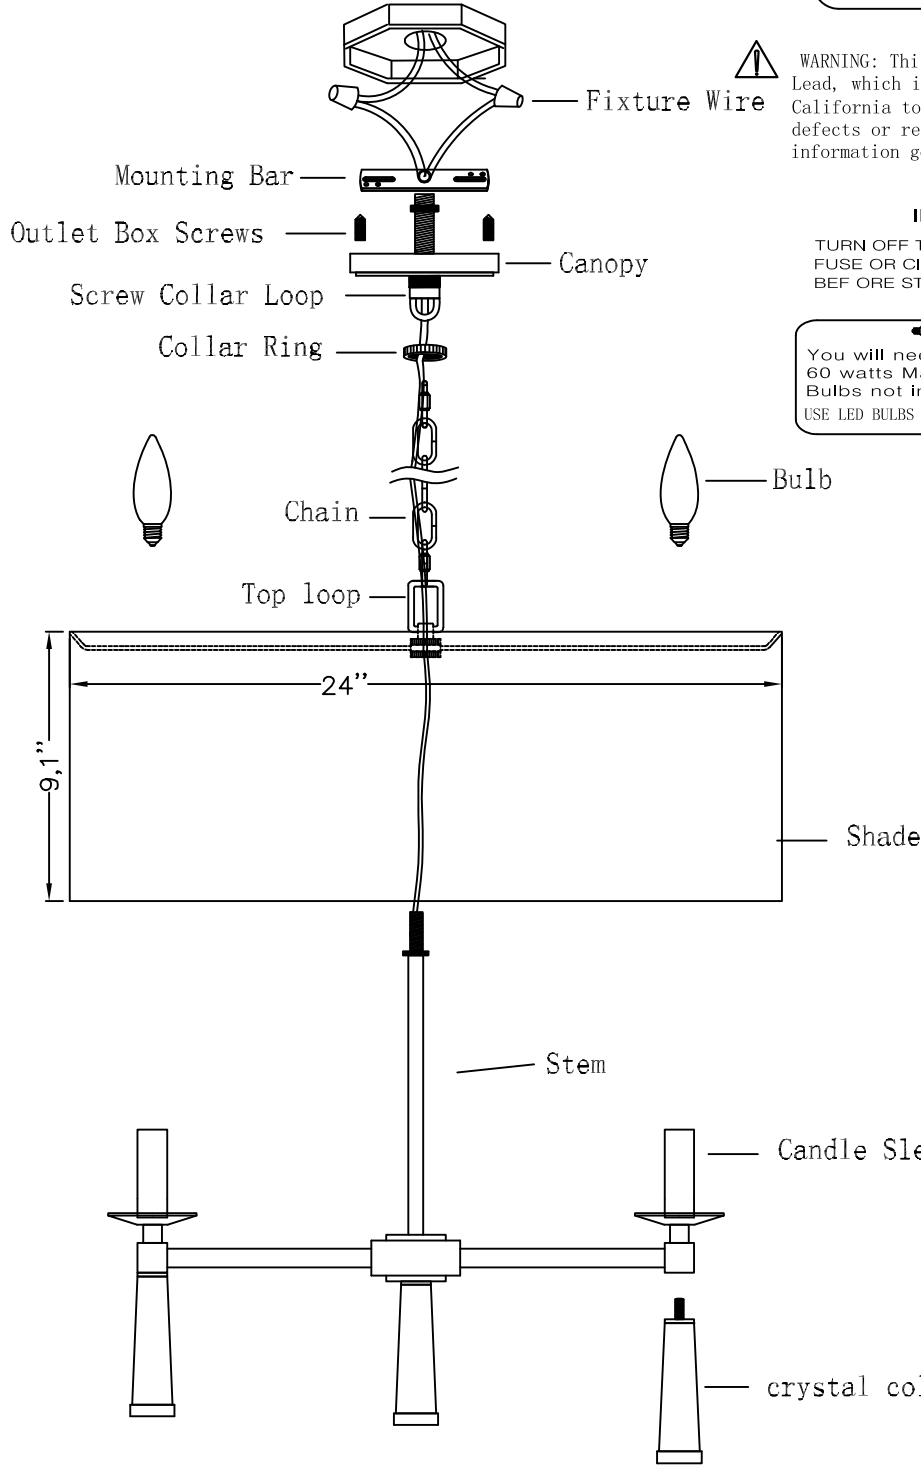

WARNING: This product can expose you to Lead, which is known to the State of California to cause cancer and/or birth defects or reproductive harm. For more information go to www.P65Warnings.ca.gov

IMPORTANT
 TURN OFF THE POWER AT THE MAIN FUSE OR CIRCUIT BREAKER BOX BEFORE STARTING INSTALLATION