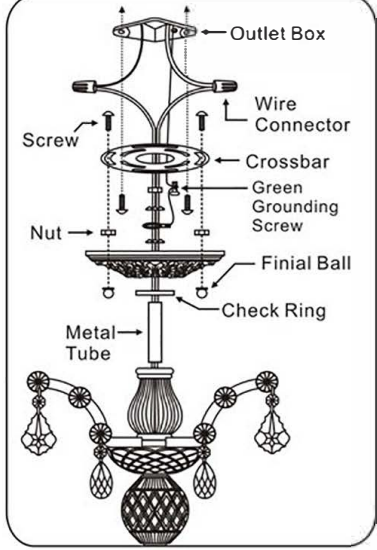

For Ceiling

You will need 6 - Cand. Bulb
40 Watts Recommended
60 Watts Max
Bulb not included.