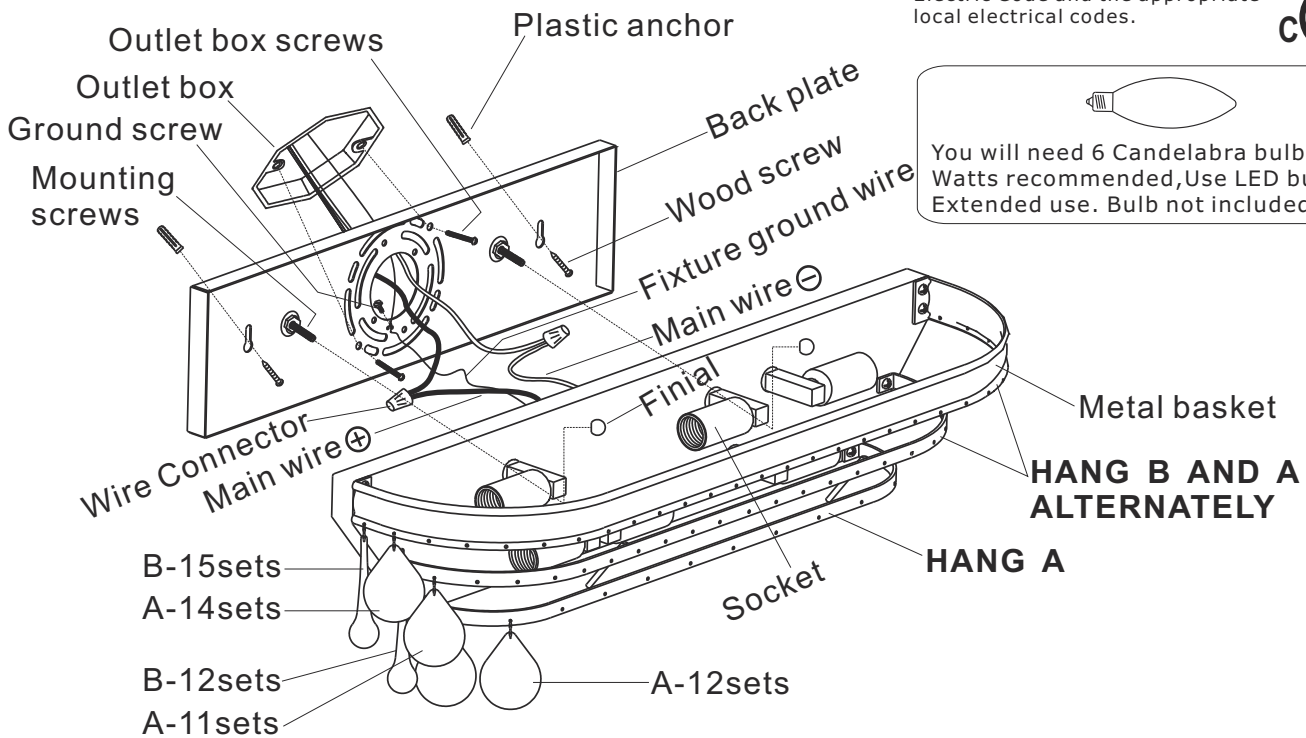

Electrical Danger

Turn Power off

⚠ WARNING: This product can expose you to Lead which is known to the state of California to cause cancer and/or birth defects or reproductive harm. For more information go to www.P65Warnings.ca.gov

All electrical components must be installed by a licensed electrician in accordance with the National Electric Code and the appropriate local electrical codes.

 You will need 6 Candelabra bulbs 60 Watts recommended, Use LED bulbs for Extended use. Bulb not included

Top view

Side view

A=  40mmx37sets (Spare part: 1set)

B=  76mmx27sets (Spare parts: 2sets)

2018-08