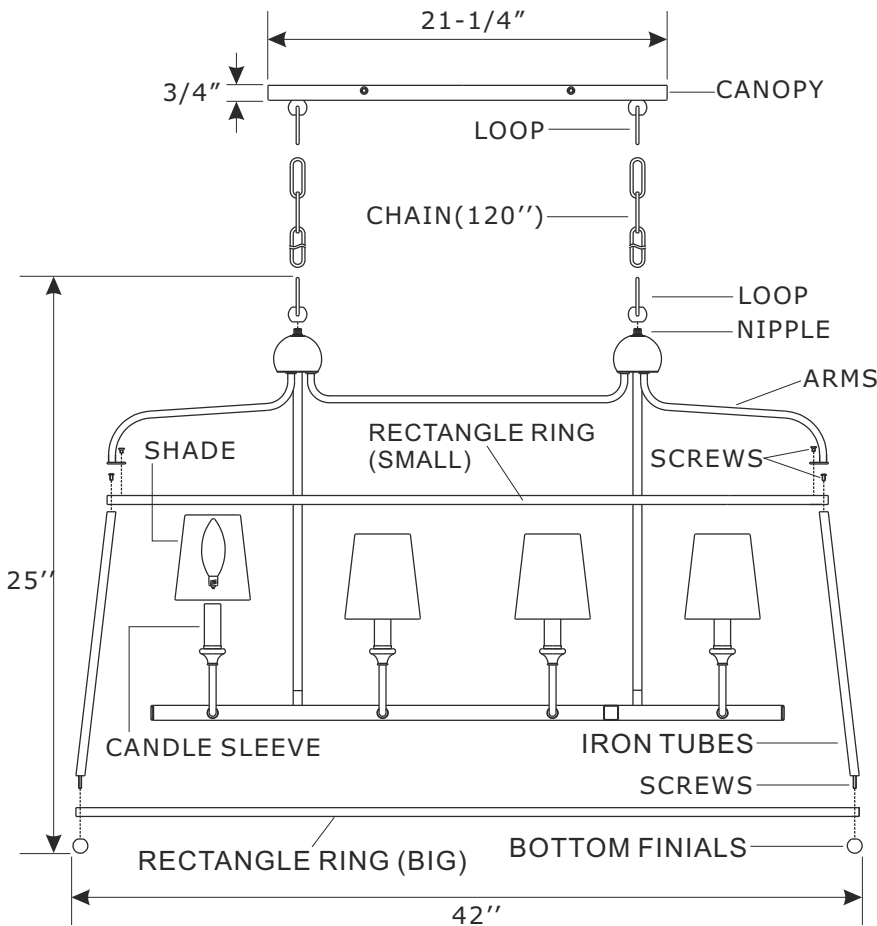

CRYSTORAMA

1958

95 Cantiague Rock Road, Westbury, NY 11590 • toll free: 1.800.888.4470 fax: 516.931.1254 • info@crystorama.com • www.crystorama.com

MODEL #: 2249-PN ASSEMBLY AND DRESSING INSTRUCTIONS

⚠ WARNING: This product can expose you to Lead which is known to the state of California to cause cancer and/or birth defects or reproductive harm. For more information go to www.P65Warnings.ca.gov

All electrical components must be installed by a licensed electrician in accordance with the National Electric Code and the appropriate local electrical codes.