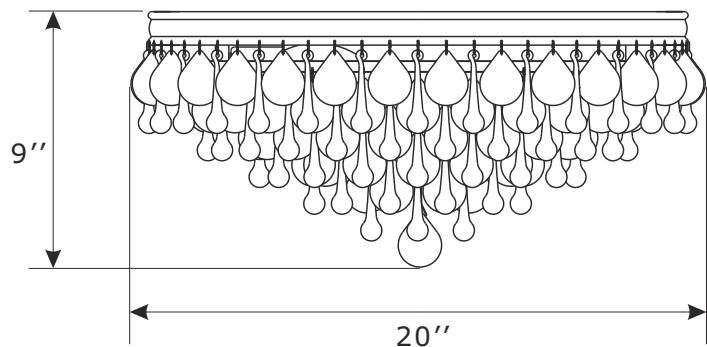

CRYSTORAMA

1958

95 Cantiague Rock Road, Westbury, NY 11590 • toll free: 1.800.888.4470 fax: 516.931.1254 • info@crystorama.com • www.crystorama.com

MODEL#: 138-VG

ASSEMBLY AND DRESSING INSTRUCTIONS

A= 40mmx90sets (Spare parts: 2sets)

B= 76mmx90sets (Spare parts: 3sets)

C= (40mm Ball with chain)x1set

WARNING:

WARNING: This product can expose you to Lead which is known to the state of California to cause cancer and/or birth defects or reproductive harm. For more information go to www.P65Warnings.ca.gov

All electrical components must be installed by a licensed electrician in accordance with the National Electric Code and the appropriate local electrical codes.

You will need 6 Candelabra bulbs 60 Watts recommended, Use LED bulbs for Extended use. Bulb not included

2018-08