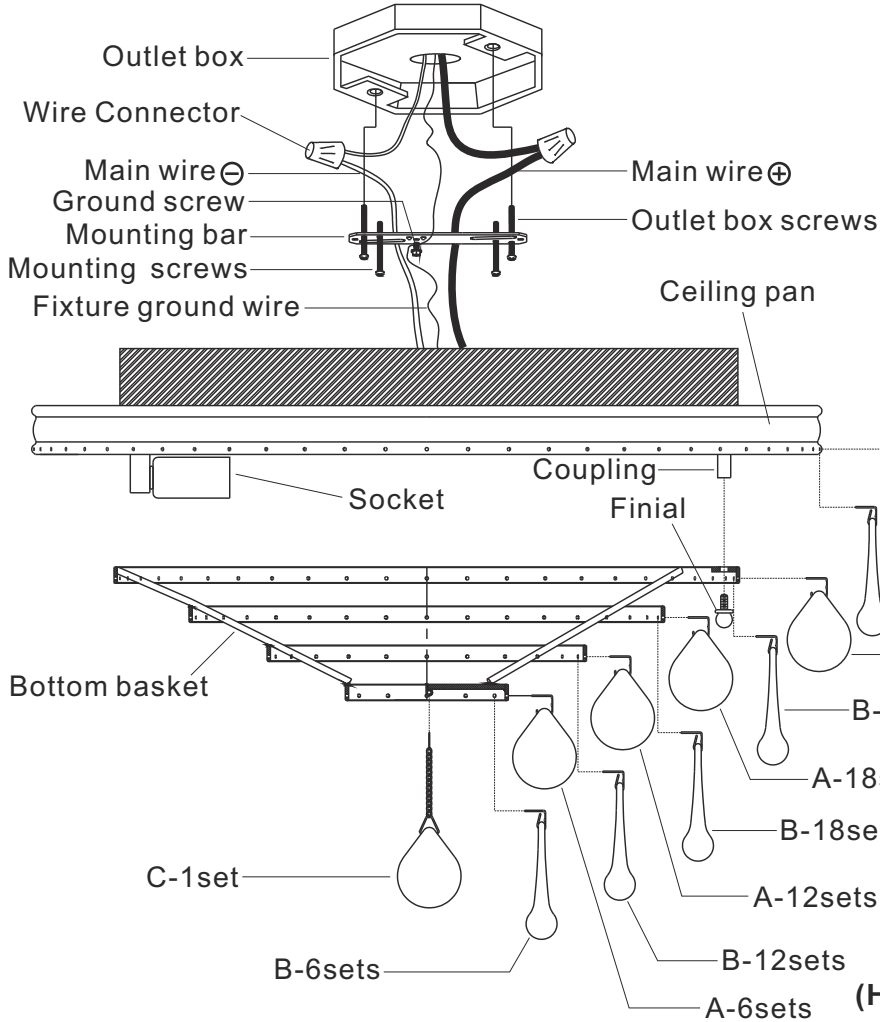

CRYSTORAMA

1958

95 Cantiague Rock Road, Westbury, NY 11590 • toll free: 1.800.888.4470 fax: 516.931.1254 • info@crystorama.com • www.crystorama.com

MODEL#: 138-VG

ASSEMBLY AND DRESSING INSTRUCTIONS

A=  40mmx90sets (Spare parts: 2sets)

B=  76mmx90sets (Spare parts: 3sets)

C=  (40mm Ball with chain)x1set

WARNING:

 **WARNING:** This product can expose you to Lead which is known to the state of California to cause cancer and/or birth defects or reproductive harm. For more information go to www.P65Warnings.ca.gov

All electrical components must be installed by a licensed electrician in accordance with the National Electric Code and the appropriate local electrical codes.

You will need 6 Candelabra bulbs 60 Watts recommended, Use LED bulbs for Extended use. Bulb not included