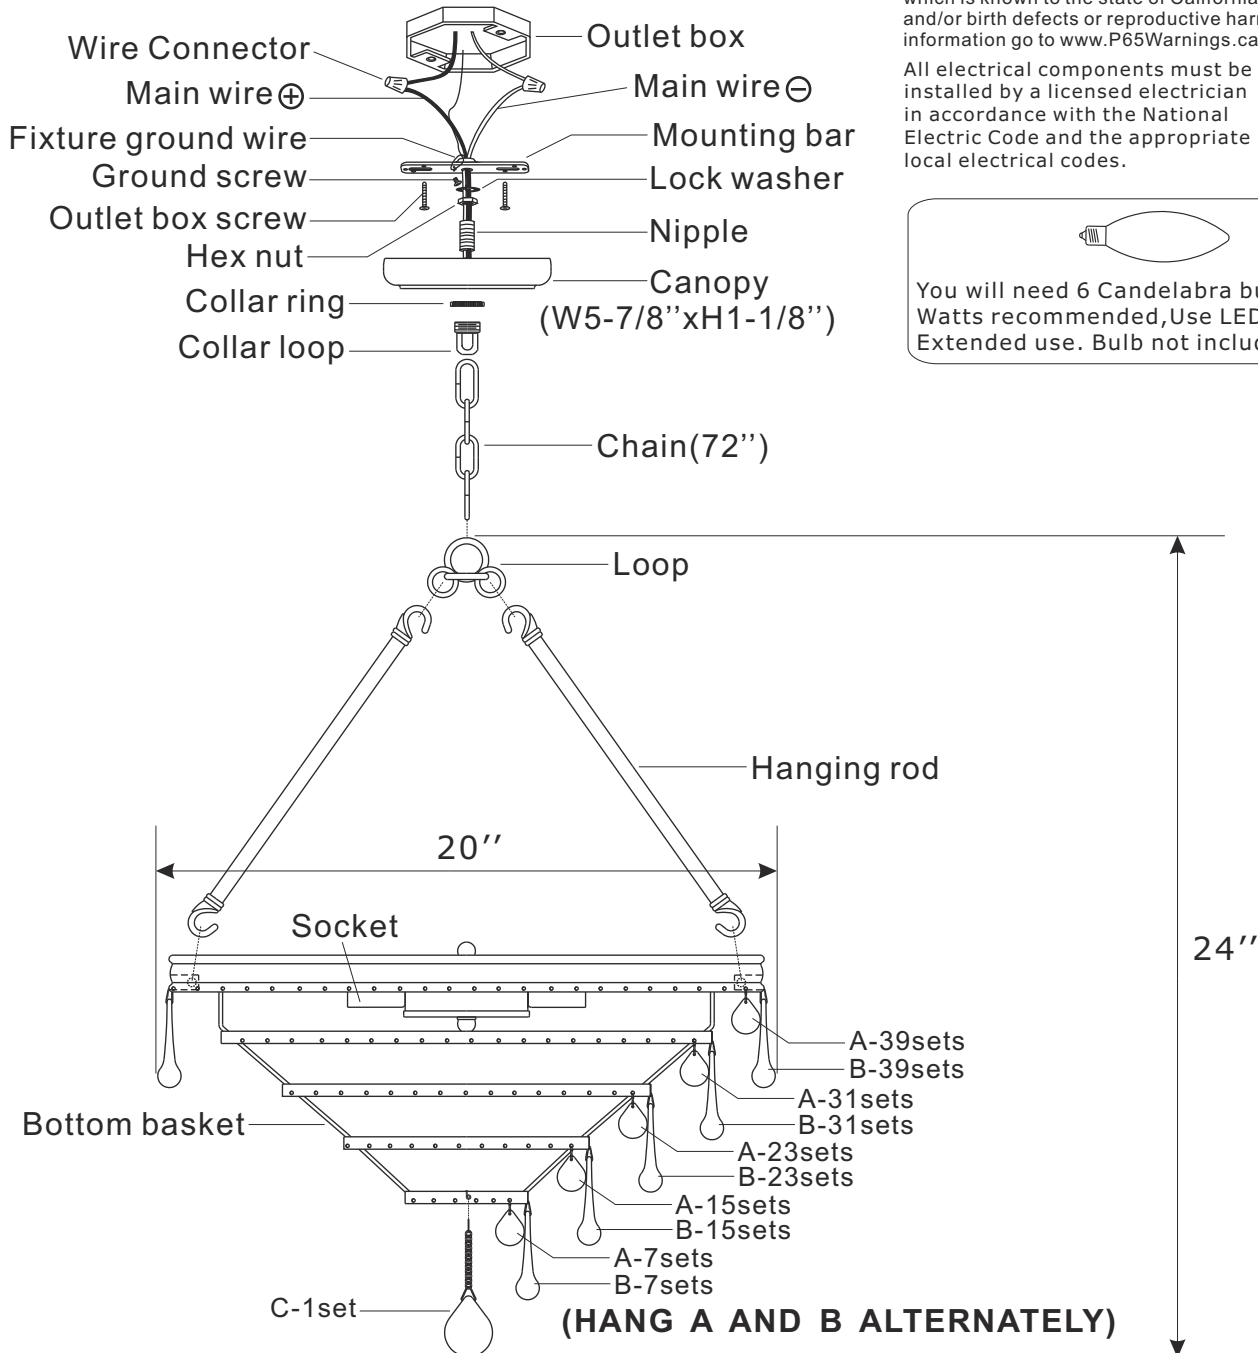

## ASSEMBLY AND DRESSING INSTRUCTIONS

**WARNING:**

Electrical Danger Turn Power off

**WARNING:** This product can expose you to Lead which is known to the state of California to cause cancer and/or birth defects or reproductive harm. For more information go to [www.P65Warnings.ca.gov](http://www.P65Warnings.ca.gov)

All electrical components must be installed by a licensed electrician in accordance with the National Electric Code and the appropriate local electrical codes.

 You will need 6 Candelabra bulbs 60 Watts recommended, Use LED bulbs for Extended use. Bulb not included

A=  30mmx115sets (Spare parts: 4sets)

B=  76mmx115sets (Spare parts: 5sets)

C=  (40mm Ball with chain)x1set

2018-08